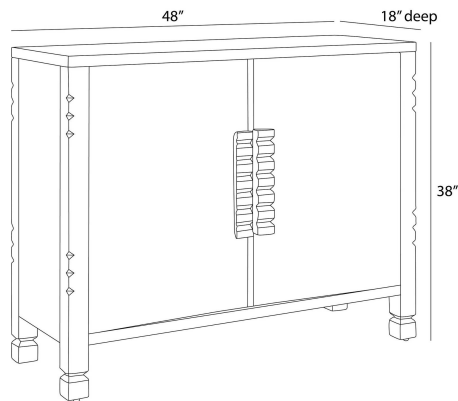

## JERICHO CABINET

FNS21  
Black, Lacquer

The juxtaposition of the ebony oak veneer and high-gloss black lacquer adds a pleasing mix of textures to our Jericho cabinet. Accented with wood hardware cut to resemble traditional tribal motifs, it is an elegant addition to the hall or accent piece. Single adjustable solid oak wood ebony interior shelf.

### DIMENSIONS

Overall	W: 48 in x D: 18 in x H: 38 in
Foot Print	W: 48 in x D: 18 in
Leg	W: 2.5 in x D: 2.5 in x H: 6 in
Door	W: 21 in x D: 1 in x H: 29.5 in
Cabinet Interior	W: 22.5 in x D: 16 in x H: 26.5 in
Shelf	W: 22.5 in x D: 13.5 in x H: 1 in
Table Top	W: 48 in x D: 18 in
Diagonal Dimensions	W: 43 in