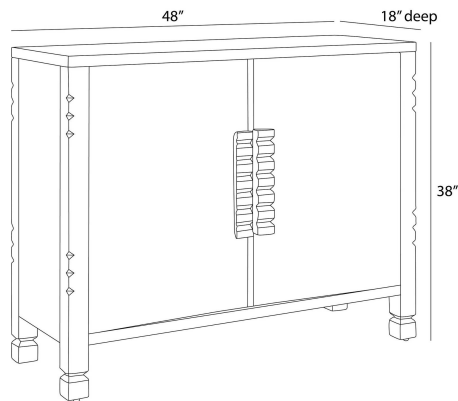

ARTERIOS

JERICHO CABINET

FNS21
Black, Lacquer

The juxtaposition of the ebony oak veneer and high-gloss black lacquer adds a pleasing mix of textures to our Jericho cabinet. Accented with wood hardware cut to resemble traditional tribal motifs, it is an elegant addition to the hall or accent piece. Single adjustable solid oak wood ebony interior shelf.

APPEARANCE

Materials	Lacquer, Oak Veneer, Wood
Finishes	Black, Ebony, Ebony
Finish Will Vary	No
Top Coat/Sealant	Yes

DIMENSIONS

Overall	W: 48 in x D: 18 in x H: 38 in
Foot Print	W: 48 in x D: 18 in
Leg	W: 2.5 in x D: 2.5 in x H: 6 in
Door	W: 21 in x D: 1 in x H: 29.5 in
Cabinet Interior	W: 22.5 in x D: 16 in x H: 26.5 in
Shelf	W: 22.5 in x D: 13.5 in x H: 1 in
Table Top	W: 48 in x D: 18 in
Diagonal Dimensions	W: 43 in

SHIPPING

Shipping Requirements	Truck Ship
Product Weight	252.0 lbs
Gross Weight 1	310.85 lbs
Shipping Box 1	W: 21.46 in x D: 51.57 in x H: 43.5 in

ADDITIONAL INFO

Features	Anti-Tip Kit Included
----------	-----------------------