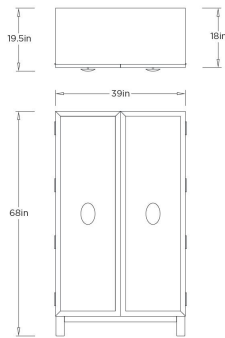

SOKO COCKTAIL CABINET

FNS23 SOKO COCKTAIL CABINET ARTERIOS

FNS23  
Ivory, Lacquer

Inspired by the delicate, timeworn beauty of traditional Japanese crackle finishes, the Soko Cocktail Cabinet celebrates texture as art. Its doors are enveloped in meticulously applied crackle lacquer, forming a luminous, mosaic-like surface that feels both refined and storied, all framed in rich, dark oak. Organic, pebble-shaped pulls introduce a subtle sculptural element, enhancing the cabinet's tactile, fashion-forward presence. Fitted with a highly functional interior, this cabinet encases plenty storage, a serving tray, and removable shelving.

APPEARANCE

Materials	Lacquer, Oak Veneer, Brass, Glass, Mirror
Finishes	Ivory, Ebony, Vintage Brass, Plain Glass, Plain
Finish Will Vary	No
Top Coat/Sealant	No

DIMENSIONS

Overall	W: 39 in x D: 18 in x H: 68 in
Foot Print	W: 39 in x D: 18 in
Leg	W: 2.5 in x D: 2.5 in x H: 6 in
Door	W: 19.5 in x D: 1 in x H: 62 in
Drawer Interior	W: 14.5 in x D: 11 in x H: 3 in
Shelf	W: 18 in x D: 15 in x H: 1 in
Small Shelf	W: 37 in x D: 8.5 in x H: 0.25 in

SHIPPING

Shipping Requirements	Special Handling Required
Product Weight	319.2 lbs
Gross Weight 1	400.4 lbs
Shipping Box 1	W: 22.5 in x D: 42.5 in x H: 78.5 in

ADDITIONAL INFO

Base/Foot Type	Adjustable Glides
----------------	-------------------