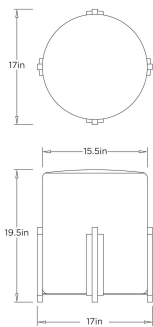

ARTERIOS

WEXLER ACCENT STOOL

FOI15 WEXLER ACCENT STOOL

ARTERIOS