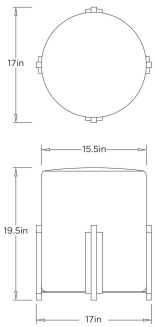

ARTERIOS

WEXLER ACCENT STOOL

FOI15 WEXLER ACCENT STOOL

ARTERIOS