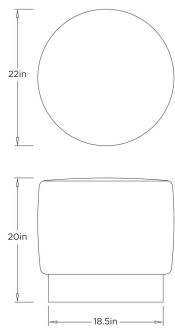

ARTERIOS

AVALON SWIVEL ACCENT STOOL

FOU04 AVALON ACCENT STOOL

ARTERIOS