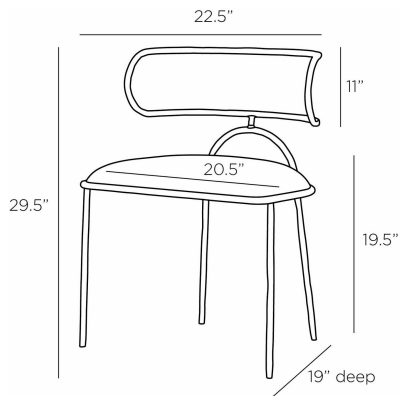

ARTERIOS

AISHA DINING CHAIR

FRI05
Natural, Linen

The flowing lines of the Aisha are given an industrial edge with a hand-hammered frame of blackened iron. Influenced by the monochromatic minimalism of line art, this sleek style is completed with a subtly padded natural linen seat for comfort.

APPEARANCE

Materials	Linen, Iron
Finishes	Natural, Blackened Iron
Finish Will Vary	No
Top Coat/Sealant	Yes

DIMENSIONS

Overall	W: 22.5 in x D: 19 in x H: 29.5 in
Foot Print	W: 21.5 in x D: 18 in
Seat Back	W: 20.5 in x H: 11 in
Seat	W: 20.5 in x D: 16.5 in x H: 19.5 in
Diagonal Dimensions	W: 34 in

SHIPPING

Product Weight	22.7 lbs
Gross Weight 1	44.1 lbs
Shipping Box 1	W: 22 in x D: 26 in x H: 34 in

ADDITIONAL INFO

Fabric Certification	TB117-2013
Fabric Composition	100% Linen
Fabric Cleaning Code	S - dry clean only
Fabric Wear Abrasion	5,000
Reupholstery Requirements	1 Yard