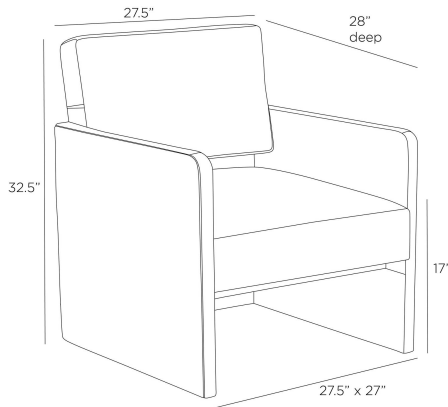

ARTERIOS

DEVINE LOUNGE CHAIR

FRI14
Black, Hair on Hide

Bringing back the best of 1990s-influenced style, this handsome black hair-on-hide style was designed to please from every angle in a room. As attractive from the back as when seen head on, its precise lines are enhanced with a cinched hourglass back. Squared arms and a well-padded seat complete the silhouette. Hide will vary.

APPEARANCE

Materials	Hair on Hide
Finishes	Black
Finish Will Vary	Yes
Top Coat/Sealant	No

DIMENSIONS

Overall	W: 27.5 in x D: 28 in x H: 32.5 in
Foot Print	W: 27.5 in x D: 27 in
Arm	W: 1.5 in x D: 27 in x H: 23.5 in
Seat Back	W: 24 in x D: 6 in x H: 14 in
Seat	W: 24.5 in x D: 26.5 in x H: 17 in
Diagonal Dimensions	W: 43 in

SHIPPING

Shipping Requirements	Truck Ship
Product Weight	67.5 lbs
Gross Weight 1	82.03 lbs
Shipping Box 1	W: 29.9 in x D: 29.9 in x H: 35 in

ADDITIONAL INFO

Disclaimers	As a natural hide, each piece will vary and no two are alike.
Fabric Certification	NFPA-260, TB117-2013
Fabric Composition	100% Leather
Fabric Cleaning Code	S - dry clean only
Reupholstery Requirements	180 Square Feet 10 Yards