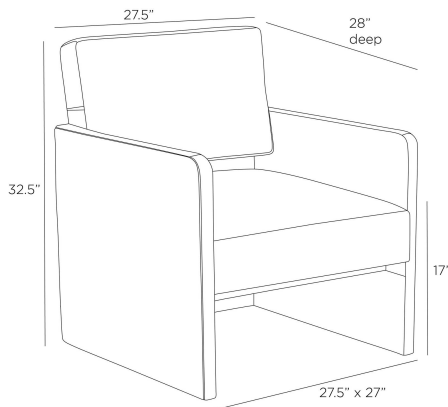

## DEVINE LOUNGE CHAIR

FRI14  
Black, Hair on Hide

Bringing back the best of 1990s-influenced style, this handsome black hair-on-hide style was designed to please from every angle in a room. As attractive from the back as when seen head on, its precise lines are enhanced with a cinched hourglass back. Squared arms and a well-padded seat complete the silhouette. Hide will vary.

### DIMENSIONS

Overall	W: 27.5 in x D: 28 in x H: 32.5 in
Foot Print	W: 27.5 in x D: 27 in
Arm	W: 1.5 in x D: 27 in x H: 23.5 in
Seat Back	W: 24 in x D: 6 in x H: 14 in
Seat	W: 24.5 in x D: 26.5 in x H: 17 in
Diagonal Dimensions	W: 43 in