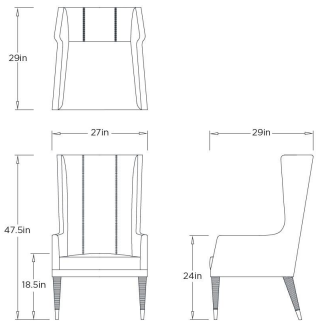

ARTERIOS

HAWTHORNE HOST CHAIR

FRI20 HAWTHORNE HOST CHAIR

ARTERIOS

FRI20
Dove, Leather

Racer stripe paneling and topstitching define the wing-backed Hawthorne. Covered in rich dove leather, it is perfectly scaled for a host/hostess chair or desk. Each exaggerated tapered leg is wrapped in leather cord and tipped with a polished antique brass-plated ferrule. Stitching continues at the back so this piece can float within the room. Leather will vary.

APPEARANCE

Materials	Leather, Brass
Finishes	Dove, Antique Brass
Finish Will Vary	Yes
Top Coat/Sealant	Yes

DIMENSIONS

Overall	W: 27 in x D: 29 in x H: 47.5 in
Foot Print	W: 25 in x D: 27 in
Arm	W: 3 in x D: 13.5 in x H: 24 in
Back Leg	Dia: 1.0 in x H: 13 in
Front Leg	Dia: 1.0 in x H: 12.5 in
Seat Back	W: 18 in x D: 5 in x H: 29 in
Seat	W: 18 in x D: 21.5 in x H: 18.5 in
Diagonal Dimensions	W: 55.5 in

SHIPPING

Shipping Requirements	Truck Ship
Product Weight	60.0 lbs
Gross Weight 1	79.0 lbs
Shipping Box 1	W: 33.0 in x D: 30.5 in x H: 51.5 in

ADDITIONAL INFO

Disclaimers	This piece is made with genuine leather. The variations in color are a natural characteristic of leather and may increase over time, adding to the individuality of your item. Please keep this away from prolonged intense sunlight, heat and humidity.
-------------	--