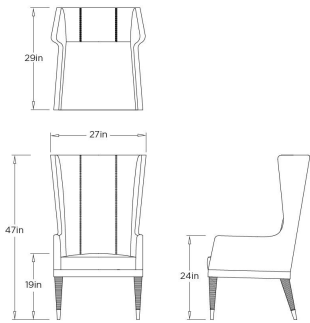

## HAWTHORNE HOST CHAIR

FRI20 HAWTHORNE HOST CHAIR

ARTERIOS

FRI20  
Dove, Leather

Racer stripe paneling and topstitching define the wing-backed Hawthorne. Covered in rich dove leather, it is perfectly scaled for a host/hostess chair or desk. Each exaggerated tapered leg is wrapped in leather cord and tipped with a polished antique brass-plated ferrule. Stitching continues at the back so this piece can float within the room. Leather will vary.

### DIMENSIONS

|                     |                                    |
|---------------------|------------------------------------|
| Overall             | W: 27 in x D: 29 in x H: 47.5 in   |
| Foot Print          | W: 25 in x D: 27 in                |
| Arm                 | W: 3 in x D: 13.5 in x H: 24 in    |
| Back Leg            | Dia: 1.0 in x H: 13 in             |
| Front Leg           | Dia: 1.0 in x H: 12.5 in           |
| Seat Back           | W: 18 in x D: 5 in x H: 29 in      |
| Seat                | W: 18 in x D: 21.5 in x H: 18.5 in |
| Diagonal Dimensions | W: 55.5 in                         |