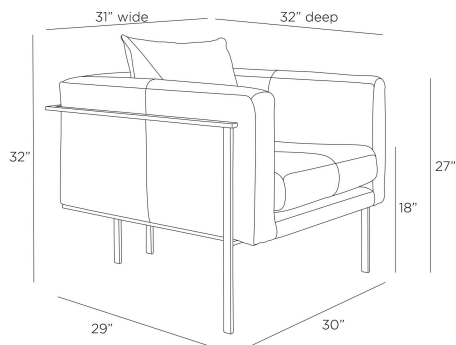

ARTERIOS

GIROUD LOUNGE CHAIR

FRI26
Ore, Leather

This modern club chair pairs a geometric form with sophisticated materials. An industrial frame of blackened powder coated iron cradles a seat of ore leather for a cantilevered effect. Cinched back legs and split-quarter stitching add to the masculine aesthetic. The matching seamed pillow provides support. Leather will vary.

APPEARANCE

Materials	Leather, Iron
Finishes	Ore, Blackened Iron
Finish Will Vary	Yes
Top Coat/Sealant	Yes

DIMENSIONS

Overall	W: 31 in x D: 32 in x H: 32 in
Foot Print	W: 30 in x D: 29 in
Arm	W: 4 in x D: 28 in x H: 27 in
Leg	W: 0.5 in x D: 1 in x H: 23 in
Seat Back	W: 21 in x D: 4 in x H: 9.5 in
Seat	W: 21 in x D: 23.5 in x H: 18 in
Diagonal Dimensions	W: 42 in

SHIPPING

Shipping Requirements	Truck Ship
Product Weight	80.6 lbs
Gross Weight 1	96.0 lbs
Shipping Box 1	W: 35.0 in x D: 37.0 in x H: 32.0 in

ADDITIONAL INFO

Disclaimers This piece is made with genuine leather. The variations in color are a natural characteristic of leather and may increase over time, adding to the individuality of your item. Please keep this away from prolonged intense sunlight, heat and humidity.