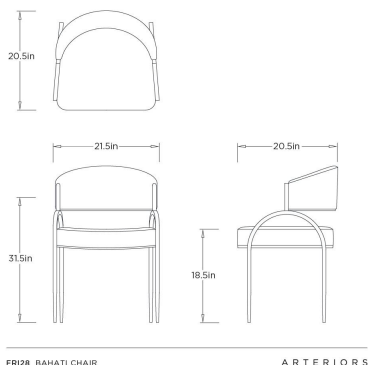

ARTERIOS

BAHATI CHAIR

FR128
Midnight Grey, Velvet

A curved back and large seat rest on a perfectly poised silhouette to compose the foundation of the Bahati. Natural iron has been hand-forged, yielding delicate details along its thin frame. The seat and back cushion are covered in a midnight grey performance velvet, allowing this piece to perform easily alongside existing décor. For a matte finish on the legs, lightly brush the iron with a Scotchbrite pad to take down the sheen.

APPEARANCE

Materials	Velvet, Iron
Finishes	Midnight Grey, Natural Iron
Finish Will Vary	No
Top Coat/Sealant	Yes

DIMENSIONS

Overall	W: 21.5 in x D: 20.5 in x H: 31.5 in
Foot Print	W: 21 in x D: 15.5 in
Arm	H: 22.5 in
Seat	W: 19.5 in x D: 19 in x H: 18.5 in

SHIPPING

Shipping Requirements	Truck Ship
Product Weight	29.5 lbs
Gross Weight 1	44.65 lbs
Shipping Box 1	W: 23.0 in x D: 25.0 in x H: 35.0 in

ADDITIONAL INFO

Fabric Certification	TB117-2013
Fabric Composition	100% Polyester
Fabric Cleaning Code	P - clean with detergent & water
Fabric Wear Abrasion	50,000
Fabric PFAS Free	Yes
Reupholstery Requirements	1.5 Yards Seat Back: 0.66 Yards, 11 Square Feet Seat: 0.82 Yards, 14.76 Square Feet