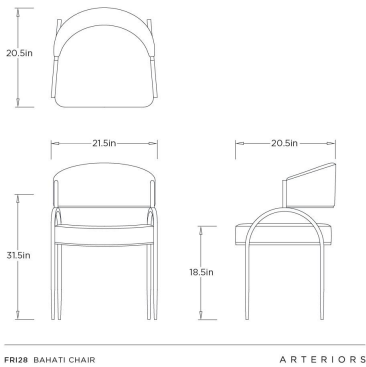

ARTERIOS

BAHATI CHAIR

FRI28
Midnight Grey, Velvet

A curved back and large seat rest on a perfectly poised silhouette to compose the foundation of the Bahati. Natural iron has been hand-forged, yielding delicate details along its thin frame. The seat and back cushion are covered in a midnight grey performance velvet, allowing this piece to perform easily alongside existing décor. For a matte finish on the legs, lightly brush the iron with a Scotchbrite pad to take down the sheen.

APPEARANCE

Materials	Velvet, Iron
Finishes	Midnight Grey, Natural Iron
Finish Will Vary	No
Top Coat/Sealant	Yes

DIMENSIONS

Overall	W: 21.5 in x D: 20.5 in x H: 31.5 in
Foot Print	W: 21 in x D: 15.5 in
Arm	H: 22.5 in
Seat	W: 19.5 in x D: 19 in x H: 18.5 in

SHIPPING

Shipping Requirements	Truck Ship
Product Weight	29.5 lbs
Gross Weight 1	44.65 lbs
Shipping Box 1	W: 23.0 in x D: 25.0 in x H: 35.0 in

ADDITIONAL INFO

Fabric Certification	NFPA-260, TB117-2013
Fabric Composition	100% Polyester
Fabric Cleaning Code	P - clean with detergent & water
Fabric Wear Abrasion	50,000
Fabric PFAS Free	Yes
Reupholstery Requirements	1.5 Yards Seat Back: 0.66 Yards, 11 Square Feet Seat: 0.82 Yards, 14.76 Square Feet