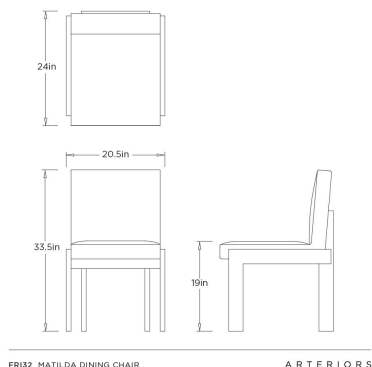

ARTERIOS

MATILDA DINING CHAIR

FRI32
Midnight Grey, Velvet

This architecturally inspired dining chair features a richly chiseled frame of mango wood in an ebony finish that cradles a plush seat and backrest of midnight grey performance velvet. Designed to captivate from any angle, this piece showcases a striking geometric frame that draws the eye. Wood will vary.

APPEARANCE

Materials	Velvet, Wood
Finishes	Midnight Grey, Ebony
Finish Will Vary	Yes
Top Coat/Sealant	No

DIMENSIONS

Overall	W: 20.5 in x D: 24 in x H: 33.5 in
Foot Print	W: 20.5 in x D: 24 in
Leg	W: 1.5 in x D: 3 in x H: 17.5 in
Seat Back	W: 18.5 in x D: 3.5 in x H: 14.5 in
Seat	W: 18.5 in x D: 18.5 in x H: 20 in
Diagonal Dimensions	W: 41.5 in

SHIPPING

Shipping Requirements	Truck Ship
Product Weight	21.5 lbs
Gross Weight 1	28.66 lbs
Shipping Box 1	W: 23.23 in x D: 28.0 in x H: 36.22 in

ADDITIONAL INFO

Fabric Certification	NFPA-260, TB117-2013
Fabric Composition	100% Polyester
Fabric Cleaning Code	P - clean with detergent & water
Fabric Wear Abrasion	50,000
Fabric PFAS Free	Yes
Reupholstery Requirements	2 Yards 17 Square Feet