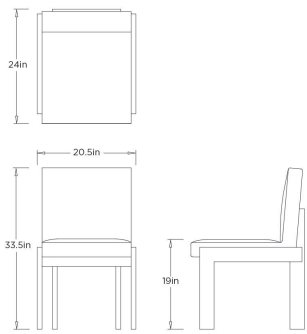

ARTERIOS

MATILDA DINING CHAIR

FRI32 MATILDA DINING CHAIR

ARTERIOS

FRI32
Midnight Grey, Velvet

This architecturally inspired dining chair features a richly chiseled frame of mango wood in an ebony finish that cradles a plush seat and backrest of midnight grey performance velvet. Designed to captivate from any angle, this piece showcases a striking geometric frame that draws the eye. Wood will vary.

APPEARANCE

Materials	Velvet, Wood
Finishes	Midnight Grey, Ebony
Finish Will Vary	Yes
Top Coat/Sealant	No

DIMENSIONS

Overall	W: 20.5 in x D: 24 in x H: 33.5 in
Foot Print	W: 20.5 in x D: 24 in
Leg	W: 1.5 in x D: 3 in x H: 17.5 in
Seat Back	W: 18.5 in x D: 3.5 in x H: 14.5 in
Seat	W: 18.5 in x D: 18.5 in x H: 20 in
Diagonal Dimensions	W: 41.5 in