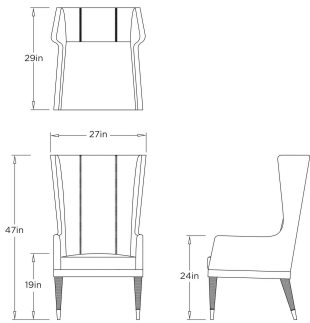

HAWTHORNE HOST CHAIR

FRI38 HAWTHORNE HOST CHAIR      ARTERIOS

FRI38  
Navy, Leather

Perfectly scaled for a host or hostess chair, this navy leather chair features race strip paneling and defined topstitching. Each exaggerated tapered leg is wrapped in leather cord and tipped with an antique brass ferrule. Stitching continues at the back so this piece can float within the room. Leather will vary.

APPEARANCE

Materials	Leather, Brass
Finishes	Navy, Antique Brass
Finish Will Vary	Yes
Top Coat/Sealant	No

DIMENSIONS

Overall	W: 27 in x D: 29 in x H: 47 in
Foot Print	W: 25 in x D: 26.5 in
Arm	W: 3 in x D: 15 in x H: 24 in
Front Leg	Dia: 1.0 in x H: 12.5 in
Seat Back	W: 18 in x D: 4.5 in x H: 29 in
Seat	W: 21 in x D: 21.5 in x H: 19 in
Diagonal Dimensions	W: 55.5 in

SHIPPING

Shipping Requirements	Special Handling Required
Product Weight	79.0 lbs
Gross Weight 1	86.42 lbs
Shipping Box 1	W: 31.1 in x D: 31.1 in x H: 52.36 in

ADDITIONAL INFO

**Disclaimers**      This piece is made with genuine leather. The variations in color are a natural characteristic of leather and may increase over time, adding to the individuality of your item. Please keep this away from prolonged intense sunlight, heat and humidity.