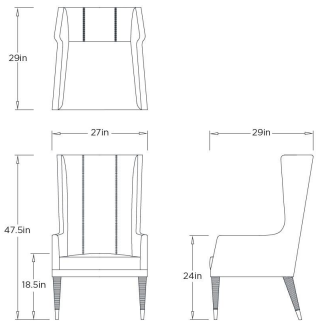

HAWTHORNE HOST CHAIR

FRI38 HAWTHORNE HOST CHAIR      ARTERIOS

FRI38  
Navy, Leather

Perfectly scaled for a host or hostess chair, this navy leather chair features race strip paneling and defined topstitching. Each exaggerated tapered leg is wrapped in leather cord and tipped with an antique brass ferrule. Stitching continues at the back so this piece can float within the room. Leather will vary.

APPEARANCE

Materials	Leather, Brass
Finishes	Navy, Antique Brass
Finish Will Vary	Yes
Top Coat/Sealant	No

DIMENSIONS

Overall	W: 27 in x D: 29 in x H: 47.5 in
Foot Print	W: 25 in x D: 27 in
Arm	W: 3 in x D: 13.5 in x H: 24 in
Front Leg	Dia: 1.0 in x H: 12.5 in
Seat Back	W: 18 in x D: 5 in x H: 29 in
Seat	W: 18 in x D: 21.5 in x H: 18.5 in
Diagonal Dimensions	W: 55.5 in

SHIPPING

Shipping Requirements	Special Handling Required
Product Weight	79.0 lbs
Gross Weight 1	86.42 lbs
Shipping Box 1	W: 31.1 in x D: 31.1 in x H: 52.36 in

ADDITIONAL INFO

**Disclaimers**      This piece is made with genuine leather. The variations in color are a natural characteristic of leather and may increase over time, adding to the individuality of your item. Please keep this away from prolonged intense sunlight, heat and humidity.