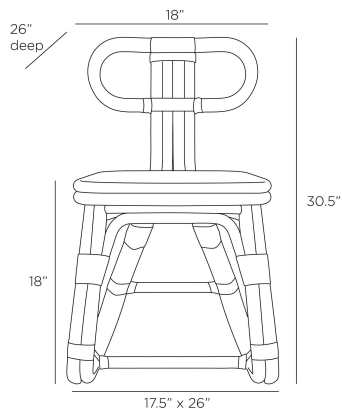

ARTERIOS

URBANA DINING CHAIR

FRS04
Black, Rattan

Our sinuous Urbana chair looks beautiful from every angle and makes a striking lineup at a dining table. The sculptural, sled-leg side chair is created in glossy black rattan pole, with rattan wrapping the seat back and legs. Finish will vary.

APPEARANCE

Materials	Rattan
Finishes	Black
Finish Will Vary	Yes
Top Coat/Sealant	Yes

DIMENSIONS

Overall	W: 18 in x D: 26 in x H: 30.5 in
Foot Print	W: 17.5 in x D: 26 in
Seat Back	W: 18 in x D: 2.5 in x H: 13.5 in
Seat	W: 17.5 in x D: 17.5 in x H: 18 in
Diagonal Dimensions	W: 39 in

SHIPPING

Shipping Requirements	Truck Ship
Product Weight	13.0 lbs
Gross Weight 1	20.0 lbs
Shipping Box 1	W: 28.0 in x D: 20.0 in x H: 33.0 in

CONTRACT

Contract Suitability	Contract Suitable With Conditions
Contract Conditions	Not for use in high traffic/public spaces

REPLACEMENT PARTS

FRS04FOOT