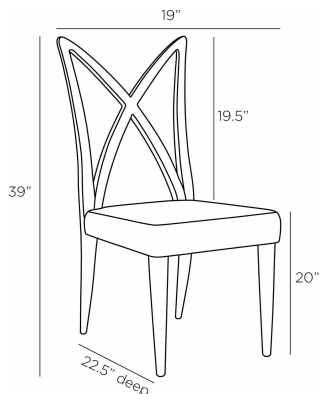

ARTERIOS

XAVIER DINING CHAIR

FRS09
White, Linen

The sleek lines of the Xavier were inspired by the sculptural furniture of mid-century Italian design. An airy crown back of streamlined, curved smoke-finished wood contrasts a wide cushion seat of textural white linen. Together, they provide a pleasing form even more impactful when multiplied in a formal setting.

APPEARANCE

Materials	Linen, Wood
Finishes	White, Smoke
Finish Will Vary	No
Top Coat/Sealant	No

DIMENSIONS

Overall	W: 19 in x D: 22.5 in x H: 39 in
Foot Print	W: 18 in x D: 22.5 in
Leg	W: 1 in x D: 1 in x H: 15 in
Seat Back	W: 17 in x D: 2 in x H: 19.5 in
Seat	W: 19 in x D: 21 in x H: 20 in
Diagonal Dimensions	W: 45 in