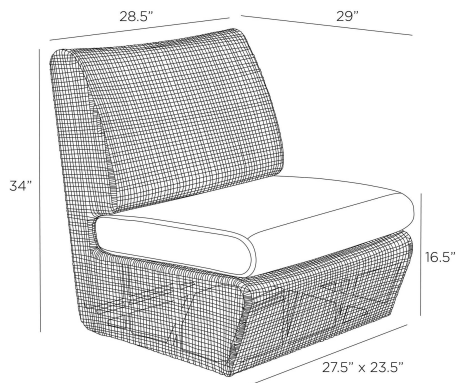

## DUPONT OUTDOOR CHAIR

FRS12  
 Pearl, Bouclé

The relaxed assemblage of '70s-style "puzzle-piece" seating is revamped in our lounge-ready outdoor chair. Composed of sturdy synthetic rattan in a weathered gray plain weave, each woven frame is accented with our pearl outdoor performance bouclé cushion. Notch detail where the cushion meets the back. Pair with the Dupont sofa, or style on its own.

### DIMENSIONS

Overall	W: 28.5 in x D: 29 in x H: 34 in
Foot Print	W: 27.5 in x D: 23.5 in
Seat	W: 28 in x D: 20 in x H: 16.5 in
Diagonal Dimensions	W: 43 in