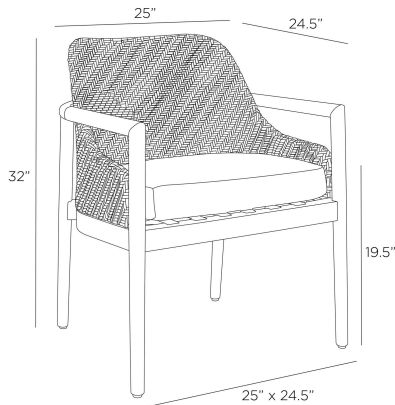

## CHILTON OUTDOOR DINING CHAIR

FRS14  
Pearl, Bouclé

The Chilton updates the sleek lines and open arms of a Mid-Century icon. An organic spin on the era's design, the sculptural back of dark blonde synthetic rattan is cradled by a solid natural teak wood frame. A supportive cushion of our pearl outdoor performance bouclé was designed to withstand the elements. Finish will vary.

### DIMENSIONS

Overall	W: 25 in x D: 24.5 in x H: 32 in
Foot Print	W: 25 in x D: 24.5 in
Arm	W: 1.5 in x D: 15 in x H: 25 in
Seat Back	W: 21 in x D: 1 in x H: 14.5 in
Seat	W: 21 in x D: 18 in x H: 19.5 in