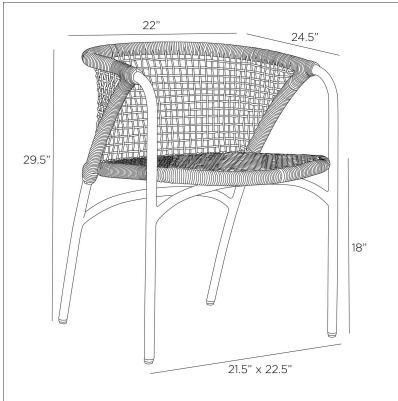

ENZO OUTDOOR DINING CHAIR

FRS15
Buff, Rope

Swooping lines and gestural back legs give this dining chair a feeling of captured motion. An extruded arch frame of blackened bronze aluminum juxtaposes an organic woven seat of buff synthetic rope to add a textural allure to the minimalist silhouette.

APPEARANCE

Materials	Rope, Aluminum
Finishes	Buff, Blackened Bronze
Finish Will Vary	No
Top Coat/Sealant	No

DIMENSIONS

Overall	W: 22 in x D: 24.5 in x H: 29.5 in
Foot Print	W: 21.5 in x D: 22.5 in
Leg	Dia: 1.0 in x H: 26.5 in
Seat Back	W: 14 in x D: 1.5 in x H: 12.5 in
Seat	W: 20 in x D: 20 in x H: 18 in
Diagonal Dimensions	W: 34 in

SHIPPING

Shipping Requirements	Truck Ship
Product Weight	11.4 lbs
Gross Weight 1	13.0 lbs
Shipping Box 1	W: 26.57 in x D: 23.62 in x H: 31.5 in

ADDITIONAL INFO

Base/Foot Type	Non-Adjustable Nylon Glides
----------------	-----------------------------