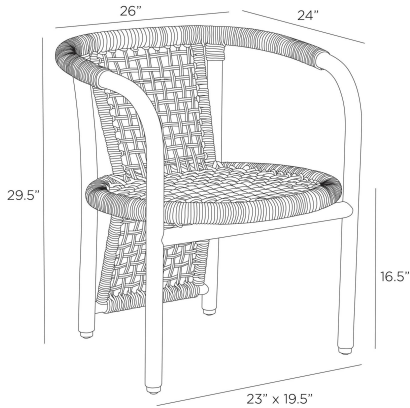

CHAPMAN OUTDOOR DINING CHAIR

FRS17
Willow, Rope

With a retro appeal, our Chapman chair is both nostalgic and completely contemporary. The bohemian influence of 1970s avant-garde wicker inspired the macramé rope seat and woven back. Crafted of willow teak wood and synthetic rope, its cape-style back offers a decorative detail that will draw the eye from any corner of the room. Finish will vary.

APPEARANCE

Materials	Rope, Wood
Finishes	Willow, Willow
Finish Will Vary	Yes
Top Coat/Sealant	No

DIMENSIONS

Overall	W: 26 in x D: 24 in x H: 29.5 in
Foot Print	W: 23 in x D: 19.5 in
Arm	W: 2 in x D: 14 in x Dia: 2.0 in x H: 28 in
Back Leg	Dia: 1.5 in x H: 27.5 in
Front Leg	Dia: 1.5 in x H: 28 in
Seat Back	W: 18 in x D: 2 in x H: 14 in
Seat	W: 23 in x D: 18 in x H: 16.5 in
Diagonal Dimensions	W: 34 in

SHIPPING

Shipping Requirements	Truck Ship
Product Weight	16.4 lbs
Gross Weight 1	18.0 lbs
Shipping Box 1	W: 28.74 in x D: 50.8 in x H: 36.18 in

ADDITIONAL INFO

Base/Foot Type	Non-Adjustable Glides
----------------	-----------------------