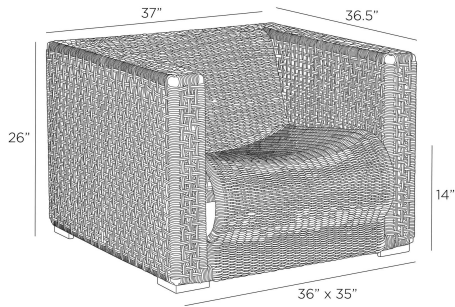

GUIDRY OUTDOOR LOUNGE CHAIR

FRS21
Buff, Rope

Playing with form and contrast, the Guidry features a dynamic balance of bold box form with a deep, sinuous seat. Woven from buff synthetic rope, it offers effortless comfort. Style this Japanese Modern-inspired essential with a decorative back pillow for extra support. Constructed with a matching powder-coated aluminum frame and base.

APPEARANCE

Materials	Rope, Aluminum
Finishes	Buff, Buff
Finish Will Vary	No
Top Coat/Sealant	Yes

DIMENSIONS

Overall	W: 37 in x D: 36.5 in x H: 26 in
Foot Print	W: 36 in x D: 35 in
Arm	W: 5 in x D: 31 in x H: 26 in
Seat	W: 27 in x D: 23 in x H: 14 in
Diagonal Dimensions	W: 44.5 in

SHIPPING

Shipping Requirements	Truck Ship
Product Weight	49.0 lbs
Gross Weight 1	65.0 lbs
Shipping Box 1	W: 40.0 in x D: 39.0 in x H: 28.0 in

ADDITIONAL INFO

Base/Foot Type	Adjustable Nylon Glides
----------------	-------------------------