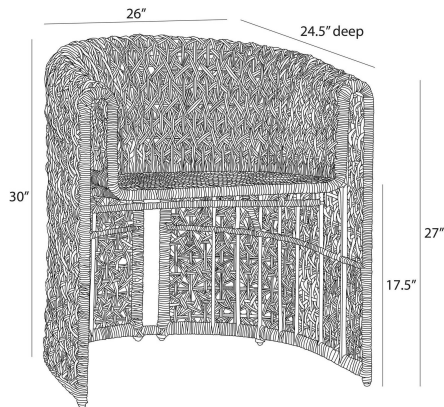

## IGGY OUTDOOR CHAIR

FRS25  
Tan, Rattan

Our barrel-shaped seat delivers a sinuous line from the leg to the raised arms to the floating seat. Woven from synthetic tan rattan in a crisscross pattern, this style features an intriguing split back, allowing it to float within any outdoor living space.

### DIMENSIONS

|                     |                                    |
|---------------------|------------------------------------|
| Overall             | W: 26 in x D: 24.5 in x H: 30 in   |
| Foot Print          | W: 27 in x D: 24 in                |
| Arm                 | W: 3.5 in x D: 13.5 in x H: 27 in  |
| Seat Back           | W: 18.5 in x D: 3 in x H: 13 in    |
| Seat                | W: 19.5 in x D: 18 in x H: 17.5 in |
| Diagonal Dimensions | W: 40 in                           |