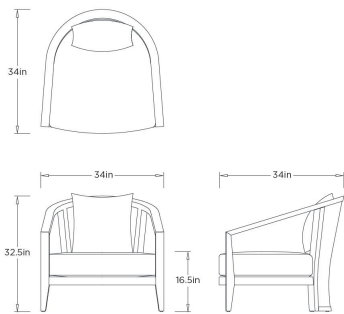

SOBEK TEXTURED BACK OUTDOOR

FRS29
Outdoor Performance Bouclé

Bold texture meets refined comfort in the Sobek Outdoor Lounge Chair, featuring a hand-modeled crocodile pattern cast into its sculptural back. The frame is paired with an outdoor performance bouclé, offering enduring style and comfort. This chair brings a touch of tactile luxury to outdoor lounging, whether styled with a sofa for conversation or placed poolside as a chic standalone pair. A distinctive design that elevates relaxation with artful presence.

APPEARANCE

Materials	Bouclé, Teak Wood, Resin
Finishes	Pearl, Kona, Kona
Finish Will Vary	Yes
Top Coat/Sealant	No

DIMENSIONS

Overall	W: 34 in x D: 34 in x H: 32.5 in
Foot Print	W: 34 in x D: 30.5 in
Arm	W: 2.5 in x D: 22 in x H: 26 in
Seat Cushion Thickness	H: 7 in
Leg	W: 1.5 in x D: 1.5 in x H: 7.5 in
Clearance	H: 7.5 in
Pillow Size	W: 18 in x D: 6 in x H: 18 in
Seat Back	W: 22 in x D: 3 in x H: 16.5 in
Seat	W: 27 in x D: 27.5 in x H: 16.5 in

SHIPPING

Shipping Requirements	Special Handling Required
Product Weight	128.9 lbs
Gross Weight 1	145.2 lbs
Gross Weight 2	15 lbs
Shipping Box 1	W: 37.75 in x D: 37.75 in x H: 37.25 in
Shipping Box 2	W: 34 in x D: 30 in x H: 14 in

ADDITIONAL INFO

Fabric Certification	TB117-2013
Fabric Composition	100% Solution Dyed Acrylic
Fabric Cleaning Code	P - clean with detergent & water
Fabric Wear Abrasion	100,000
Fabric PFAS Free	Yes
Reupholstery Requirements	4 Yards
Base/Foot Type	Adjustable Glides

CONTRACT

Contract Suitability	Contract Suitable As Is
Contract Textile Suitability	High Traffic/Public Spaces

REPLACEMENT PARTS

OTDREPLFOOT2

SWATCHES

X75SW 4x4 Swatch: Pearl OTD Performance Bouclé
KWSW 2x2 Swatch: Kona Stained Teak Wood