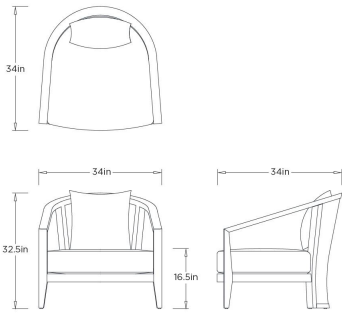

SOBEK TEXTURED BACK OUTDOOR

FRS29
Outdoor Performance Bouclé

Bold texture meets refined comfort in the Sobek Outdoor Lounge Chair, featuring a hand-modeled crocodile pattern cast into its sculptural back. The frame is paired with an outdoor performance bouclé, offering enduring style and comfort. This chair brings a touch of tactile luxury to outdoor lounging, whether styled with a sofa for conversation or placed poolside as a chic standalone pair. A distinctive design that elevates relaxation with artful presence.

APPEARANCE

Materials	Bouclé, Teak Wood, Resin
Finishes	Pearl, Kona, Kona
Finish Will Vary	Yes
Top Coat/Sealant	No

DIMENSIONS

Overall	W: 34 in x D: 34 in x H: 32.5 in
Foot Print	W: 34 in x D: 30.5 in
Arm	W: 2.5 in x D: 22 in x H: 26 in
Seat Cushion Thickness	H: 7 in
Leg	W: 1.5 in x D: 1.5 in x H: 7.5 in
Clearance	H: 7.5 in
Pillow Size	W: 18 in x D: 6 in x H: 18 in
Seat Back	W: 22 in x D: 3 in x H: 16.5 in
Seat	W: 27 in x D: 27.5 in x H: 16.5 in

SHIPPING

Shipping Requirements	Special Handling Required
Product Weight	128.9 lbs
Gross Weight 1	145.2 lbs
Gross Weight 2	15 lbs
Shipping Box 1	W: 37.75 in x D: 37.75 in x H: 37.25 in
Shipping Box 2	W: 34 in x D: 30 in x H: 14 in

ADDITIONAL INFO

Fabric Certification	TB117-2013
Fabric Composition	100% Solution Dyed Acrylic
Fabric Cleaning Code	P - clean with detergent & water
Fabric Wear Abrasion	100,000
Fabric PFAS Free	Yes
Base/Foot Type	Adjustable Glides

CONTRACT

Contract Suitability	Contract Suitable As Is
Contract Textile Suitability	High Traffic/Public Spaces

REPLACEMENT PARTS

OTDREPLFOOT2

SWATCHES

X75SW 4x4 Swatch: Pearl OTD Performance Bouclé
KWSW 2x2 Swatch: Kona Stained Teak Wood