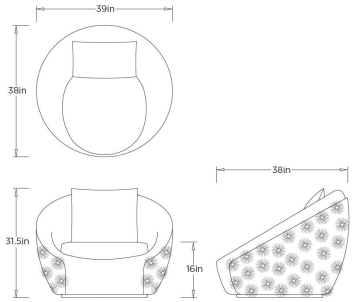

FLORIAN OUTDOOR SWIVEL LOUNGE

FRS30 FLORIAN OUTDOOR SWIVEL LOUNGE CHAIR A R T E R I O R S