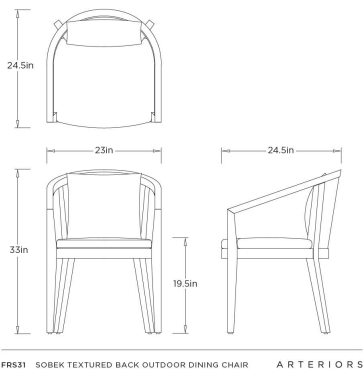

## SOBEK TEXTURED BACK OUTDOOR

FRS31  
Outdoor Performance Bouclé

The Sobek Outdoor Dining Chair introduces a fashion-forward element to al fresco dining with its bold, crocodile-textured back, shaped meticulously by hand and then cast for lasting beauty. Upholstered in an outdoor performance bouclé, the chair balances resilience with refined comfort. Whether used around a dining table or styled as a pair poolside, it elevates outdoor settings with artistic sophistication.

### DIMENSIONS

Overall	W: 23 in x D: 24.5 in x H: 33 in
Seat Cushion Thickness	H: 2.5 in
Pillow Size	W: 14 in x D: 4.5 in x H: 14 in
Seat	W: 19 in x D: 20.5 in x H: 19.5 in