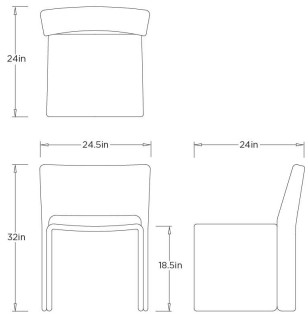

VENETO WOVEN OUTDOOR DINING

FRS32
Charcoal Brown Synthetic Rope

Inspired by the elegance of a gently draped canopy, the Veneto Outdoor Dining Chair is handwoven from charcoal brown rope using a continuous-loop technique. Its intricate woven pattern forms a rhythmic, sculptural surface with a distinct sense of movement. Artfully crafted, it elevates any outdoor dining setting with a modern, textural presence.

APPEARANCE

Materials	Rope
Finishes	Charcoal Brown
Finish Will Vary	No
Top Coat/Sealant	No

DIMENSIONS

Overall   W: 24.5 in x D: 24 in x H: 32 in

SHIPPING

Product Weight	25.3 lbs
Gross Weight 1	35 lbs
Shipping Box 1	W: 26.5 in x D: 25.6 in x H: 34.7 in

ADDITIONAL INFO

Base/Foot Type   Non-Adjustable Glides

CONTRACT

Contract Suitability   Contract Suitable As Is

SWATCHES

CBSPSW5x5 Swatch: Charcoal Brown Woven Synthetic Rope
CBSPSB 4x4 Swatch: Charcoal Brown Synthtic Rope
SW   Strndbrd