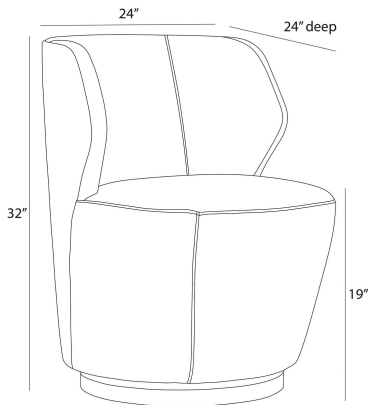

ARTERIOS

POPPY CHAIR MIDNIGHT GREY

FRU08
Midnight Grey, Velvet

Beautiful from every angle, this wing-armed swivel is scaled for smaller spaces, which makes it both versatile and visually impactful. The low, angular Poppy chair is upholstered in midnight grey performance velvet and rests on a champagne iron plinth, creating a seat that is as elegant as it is comfortable.

APPEARANCE

Materials	Velvet, Iron
Finishes	Midnight Grey, Champagne
Finish Will Vary	No
Top Coat/Sealant	No

DIMENSIONS

Overall	W: 24 in x D: 25 in x H: 32 in
Foot Print	Dia: 19.0 in
Base	H: 3 in
Seat Back	W: 24 in x D: 4 in x H: 14 in
Seat	W: 22.5 in x D: 18 in x H: 19 in
Diagonal Dimensions	W: 38.5 in

SHIPPING

Shipping Requirements	Truck Ship
Product Weight	40.0 lbs
Gross Weight 1	84.0 lbs
Shipping Box 1	W: 24.0 in x D: 24.0 in x H: 32.0 in

ADDITIONAL INFO

Fabric Certification	NFPA-260, TB117-2013
Fabric Composition	100% Polyester
Fabric Cleaning Code	P - clean with detergent & water
Fabric Wear Abrasion	50,000
Fabric PFAS Free	Yes
Reupholstery Requirements	3.5 Yards Inside & Outside Seat Back: 2 Yards Seat: 1.5 Yards
Base/Foot Type	360 Swivel Mechanism