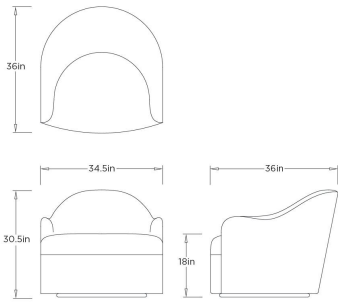

ARTERIOS

DELFINO SWIVEL CHAIR

FRU18 DELFINO SWIVEL CHAIR

ARTERIOS

FRU18
Oxford White, Fabric

Sink into the enveloping comfort of the Delfino Swivel Chair, a sculptural lounge piece defined by its generous proportions and softly curved form. The deep seat and rounded barrel back create an inviting silhouette designed for relaxed, lingering moments. Upholstered in a performance fabric, the chair offers a crisp, tailored look balanced by plush texture, while a concealed, blackened iron swivel base adds effortless movement and modern contrast.

APPEARANCE

Materials	Fabric, Iron
Finishes	Oxford White, Blackened Iron
Finish Will Vary	No
Top Coat/Sealant	No

DIMENSIONS

Overall	W: 34.5 in x D: 37 in x H: 30.5 in
Foot Print	Dia: 25.5 in
Arm	W: 5 in x D: 19 in x H: 23 in
Seat Back	W: 29 in x D: 7 in x H: 14 in
Seat	W: 28.5 in x D: 22.5 in x H: 17.5 in