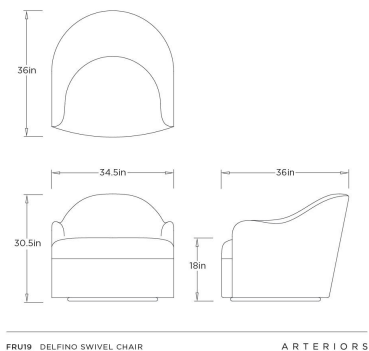

ARTERIOS

DELFINO SWIVEL CHAIR

FRU19
Cider, Velvet

Sink into the enveloping comfort of the Delfino Swivel Chair, a sculptural lounge piece defined by its generous proportions and softly curved form. The deep seat and rounded barrel back create an inviting silhouette designed for relaxed, lingering moments. Upholstered in a performance velvet, the chair offers a crisp, tailored look balanced by plush texture, while a concealed blackened iron swivel base adds effortless movement and modern contrast.

APPEARANCE

Materials	Velvet, Iron
Finishes	Cider, Blackened Iron
Finish Will Vary	No
Top Coat/Sealant	No

DIMENSIONS

Overall	W: 34.5 in x D: 36 in x H: 30.5 in
Arm	W: 5 in x D: 12 in x H: 23 in
Seat Back	W: 16 in x D: 12 in x H: 16 in
Seat	W: 27 in x D: 23 in x H: 18 in

SHIPPING

Shipping Requirements	Special Handling Required
Product Weight	72.5 lbs
Gross Weight 1	82 lbs
Shipping Box 1	W: 40 in x D: 40 in x H: 33 in

ADDITIONAL INFO

Fabric Certification	NFPA-260, TB117-2013
Fabric Composition	82% Polyester, 18% Cotton
Fabric Cleaning Code	W - spot clean only with water-based shampoo or foam upholstery cleaner
Fabric Wear Abrasion	100,000
Fabric PFAS Free	Yes
Reupholstery Requirements	3.5
Base/Foot Type	360 Swivel Mechanism

CONTRACT

Contract Suitability	Contract Suitable As Is
Contract Textile Suitability	High Traffic/Public Spaces

SWATCHES

V35SW 4x4 Swatch: Cider Velvet