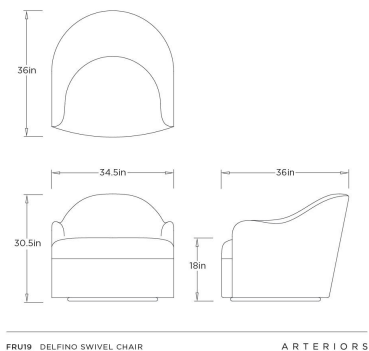

ARTERIOS

DELFINO SWIVEL CHAIR CIDER

FRU19
Cider, Velvet

Sink into the enveloping comfort of the Delfino Swivel Chair, a sculptural lounge piece defined by its generous proportions and softly curved form. The deep seat and rounded barrel back create an inviting silhouette designed for relaxed, lingering moments. Upholstered in a performance velvet, the chair offers a crisp, tailored look balanced by plush texture, while a concealed blackened iron swivel base adds effortless movement and modern contrast.

APPEARANCE

Materials	Velvet, Iron
Finishes	Cider, Blackened Iron
Finish Will Vary	No
Top Coat/Sealant	No

DIMENSIONS

Overall	W: 34.5 in x D: 36 in x H: 30.5 in
Arm	W: 5 in x D: 12 in x H: 23 in
Seat Back	W: 16 in x D: 12 in x H: 16 in
Seat	W: 27 in x D: 23 in x H: 18 in