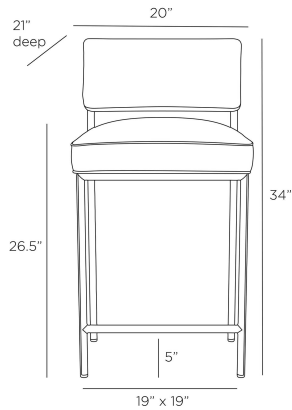

ARTERIOS

TOPANGA COUNTER STOOL

FSI01

Dim Gray, Leather

Our fully upholstered Topanga stool pulls up to any counter with ease and elegance. The sleek chair is created with a dim gray leather frame, seat, and back, with coordinating gray suede piping detail. A bronze steel foot rest completes the piece. Finish will vary.

APPEARANCE

Materials	Leather, Suede, Steel
Finishes	Dim Gray, Gray, Bronze
Finish Will Vary	Yes
Top Coat/Sealant	No

DIMENSIONS

Overall	W: 20 in x D: 21 in x H: 34 in
Foot Print	W: 19 in x D: 19 in
Seat Back	W: 18 in x D: 4 in x H: 8 in
Seat	W: 19 in x D: 17 in x H: 26.5 in
Diagonal Dimensions	W: 39.5 in

SHIPPING

Shipping Requirements	Truck Ship
Product Weight	28.0 lbs
Gross Weight 1	31.9 lbs
Shipping Box 1	W: 38.0 in x D: 22.0 in x H: 22.0 in

ADDITIONAL INFO

Fabric Certification	NFPA-260, TB117-2013
Fabric Composition	100% Leather
Fabric Cleaning Code	S - dry clean only
Reupholstery Requirements	27 Square Feet | 1.5 Yards
Base/Foot Type	Glides

CONTRACT

Contract Suitability	Contract Suitable As Is
Contract Textile Suitability	High Traffic/Public Spaces

SWATCHES

T49SW 4x4 Swatch: Dim Gray Leather