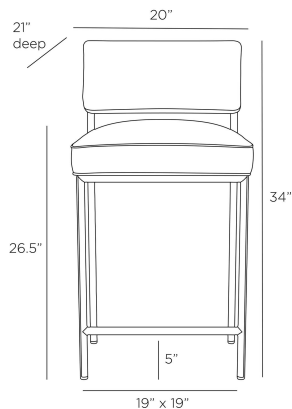

ARTERIOS

TOPANGA COUNTER STOOL

FS101

Dim Gray, Leather

Our fully upholstered Topanga stool pulls up to any counter with ease and elegance. The sleek chair is created with a dim gray leather frame, seat, and back, with coordinating gray suede piping detail. A bronze steel foot rest completes the piece. Finish will vary.

APPEARANCE

Materials	Leather, Suede, Steel
Finishes	Dim Gray, Gray, Bronze
Finish Will Vary	Yes
Top Coat/Sealant	No

DIMENSIONS

Overall	W: 20 in x D: 21 in x H: 34 in
Foot Print	W: 19 in x D: 19 in
Seat Back	W: 18 in x D: 4 in x H: 8 in
Seat	W: 19 in x D: 17 in x H: 26.5 in
Diagonal Dimensions	W: 39.5 in

SHIPPING

Shipping Requirements	Truck Ship
Product Weight	28.0 lbs
Gross Weight 1	31.9 lbs
Shipping Box 1	W: 38.0 in x D: 22.0 in x H: 22.0 in

ADDITIONAL INFO

Fabric Certification	TB117-2013
Fabric Composition	100% Leather
Fabric Cleaning Code	S - dry clean only
Reupholstery Requirements	27 Square Feet 1.5 Yards
Base/Foot Type	Glides