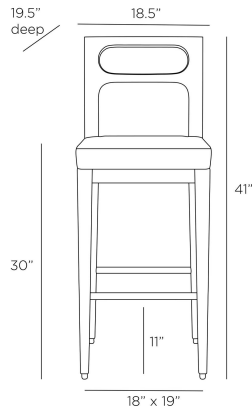

ARTERIOS

THADEN BAR STOOL

FSI06
Natural, Linen

Inspired by Mid-Century Italian ladder-back chair construction, our Thaden bar stool is reimagined with thoughtful details and soft, modern curves. The simple, yet elegant, chair is crafted in ebony mango wood, with tapered legs, and with a natural linen seat. Recessed sabots and a stretcher in antique brass complete the piece. Finish will vary.

APPEARANCE

Materials	Linen, Wood, Brass
Finishes	Natural, Ebony, Antique Brass
Finish Will Vary	Yes
Top Coat/Sealant	No

DIMENSIONS

Overall	W: 18.5 in x D: 19.5 in x H: 41 in
Foot Print	W: 18 in x D: 19 in
Seat Cushion Thickness	H: 3 in
Leg	H: 27 in
Seat Back	H: 11 in
Seat	W: 18.5 in x D: 16 in x H: 30 in
Diagonal Dimensions	W: 45 in

SHIPPING

Shipping Requirements	Truck Ship
Product Weight	19.0 lbs
Gross Weight 1	30.14 lbs
Shipping Box 1	W: 44.0 in x D: 22.0 in x H: 24.0 in

ADDITIONAL INFO

Features	Sustainable
Fabric Certification	NFPA-260, TB117-2013
Fabric Composition	100% Linen
Fabric Cleaning Code	S - dry clean only
Fabric Wear Abrasion	5,000
Reupholstery Requirements	1 Yard