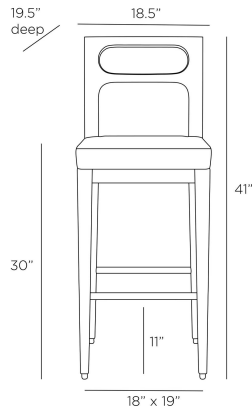

ARTERIOS

THADEN BAR STOOL

FSI06
Natural, Linen

Inspired by Mid-Century Italian ladder-back chair construction, our Thaden bar stool is reimagined with thoughtful details and soft, modern curves. The simple, yet elegant, chair is crafted in ebony mango wood, with tapered legs, and with a natural linen seat. Recessed sabots and a stretcher in antique brass complete the piece. Finish will vary.

APPEARANCE

Materials	Linen, Wood, Brass
Finishes	Natural, Ebony, Antique Brass
Finish Will Vary	Yes
Top Coat/Sealant	No

DIMENSIONS

Overall	W: 18.5 in x D: 19.5 in x H: 41 in
Foot Print	W: 18 in x D: 19 in
Seat Cushion Thickness	H: 3 in
Leg	H: 27 in
Seat Back	H: 11 in
Seat	W: 18.5 in x D: 16 in x H: 30 in
Diagonal Dimensions	W: 45 in

SHIPPING

Shipping Requirements	Truck Ship
Product Weight	19.0 lbs
Gross Weight 1	30.14 lbs
Shipping Box 1	W: 44.0 in x D: 22.0 in x H: 24.0 in

ADDITIONAL INFO

Features	Sustainable
Fabric Certification	TB117-2013
Fabric Composition	100% Linen
Fabric Cleaning Code	S - dry clean only
Fabric Wear Abrasion	5,000
Reupholstery Requirements	1 Yard

CONTRACT

Contract Suitability	Contract Suitable With Conditions
Contract Conditions	For an additional fee, a clear, protective coating can be added
Contract Textile Suitability	Not Contract Suitable

SWATCHES

L02SW 4x4 Swatch: Natural Linen