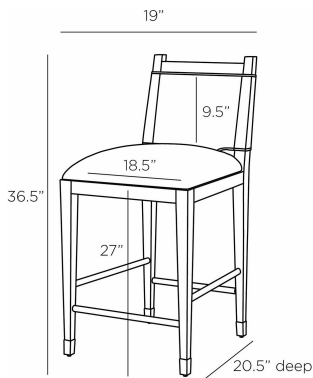

ARTERIOS

BURDOCK COUNTER STOOL

FS110
Black, Leather

Tapered legs and straight lines lend a masculine appeal to our tailored smoke finished beech wood counter stool. For comfort and style, we wrapped the t-shaped and well-padded seat in black leather. Finished with non-functional snap details and tipped at each leg with bronze sabots. Leather will vary.

APPEARANCE

Materials	Leather, Wood, Brass
Finishes	Black, Smoke, Bronze
Finish Will Vary	Yes
Top Coat/Sealant	Yes

DIMENSIONS

Overall	W: 19 in x D: 20.5 in x H: 36.5 in
Foot Print	W: 18.5 in x D: 20 in
Leg	W: 1.5 in x D: 1.5 in
Seat Back	W: 16.5 in x H: 9.5 in
Seat	W: 18.5 in x D: 17.5 in x H: 27 in
Diagonal Dimensions	W: 42 in

SHIPPING

Shipping Requirements	Truck Ship
Product Weight	17.8 lbs
Gross Weight 1	32.41 lbs
Shipping Box 1	W: 21.6 in x D: 25.6 in x H: 41.0 in

ADDITIONAL INFO

Disclaimers	This piece is made with genuine leather. The variations in color are a natural characteristic of leather and may increase over time, adding to the individuality of your item. Please keep this away from prolonged intense sunlight, heat and humidity.

Fabric Certification	TB117-2013
Fabric Composition	100% Leather
Fabric Cleaning Code	P - clean with detergent & water
Reupholstery Requirements	27 Square Feet
Base/Foot Type	Glides

CONTRACT

Contract Suitability	Contract Suitable As Is
Contract Textile Suitability	High Traffic/Public Spaces

SWATCHES

T45SW 4x4 Swatch: Black Leather