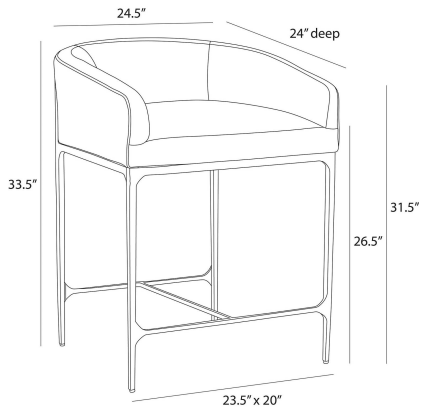

ARTERIOS

OSBOURNE COUNTER STOOL

FS117
Black, Leather

A hammered blackened iron frame and handsome black leather make this counter stool ultra-chic. The low, barrel-style shape gives lumbar comfort and support while allowing the stool to tuck neatly under a countertop. The modern style brings sophistication and polish to a space. Finish will vary.

APPEARANCE

Materials	Leather, Iron
Finishes	Black, Blackened Iron
Finish Will Vary	Yes
Top Coat/Sealant	Yes

DIMENSIONS

Overall	W: 24.5 in x D: 24 in x H: 33.5 in
Foot Print	W: 23.5 in x D: 20 in
Arm	W: 4.5 in x D: 18 in x H: 31.5 in
Leg	H: 22 in
Seat Back	H: 8 in
Seat	W: 18 in x D: 8 in x H: 26.5 in
Diagonal Dimensions	W: 41.5 in

SHIPPING

Product Weight	43.65 lbs
Gross Weight 1	55.0 lbs
Shipping Box 1	W: 27 in x D: 30 in x H: 38 in

ADDITIONAL INFO

Fabric Certification	NFPA-260, TB117-2013
Fabric Composition	100% Leather
Fabric Cleaning Code	Leather Cleaner
Reupholstery Requirements	27 Square Feet 1.5 Yards