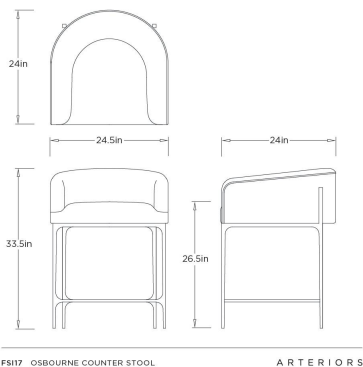

OSBOURNE COUNTER STOOL

FS117  
Black, Leather

A hammered blackened iron frame and handsome black leather make this counter stool ultra-chic. The low, barrel-style shape gives lumbar comfort and support while allowing the stool to tuck neatly under a countertop. The modern style brings sophistication and polish to a space. Finish will vary.

APPEARANCE

Materials	Leather, Iron
Finishes	Black, Blackened Iron
Finish Will Vary	Yes
Top Coat/Sealant	Yes

DIMENSIONS

Overall	W: 24.5 in x D: 24 in x H: 33.5 in
Foot Print	W: 23.5 in x D: 20 in
Arm	W: 4.5 in x D: 18 in x H: 31.5 in
Leg	H: 22 in
Seat Back	H: 8 in
Seat	W: 18 in x D: 18 in x H: 26.5 in
Diagonal Dimensions	W: 41.5 in

SHIPPING

Product Weight	43.65 lbs
Gross Weight 1	55.0 lbs
Shipping Box 1	W: 27 in x D: 30 in x H: 38 in

ADDITIONAL INFO

Fabric Certification	NFPA-260, TB117-2013
Fabric Composition	100% Leather
Fabric Cleaning Code	Leather Cleaner
Reupholstery Requirements	27 Square Feet   1.5 Yards