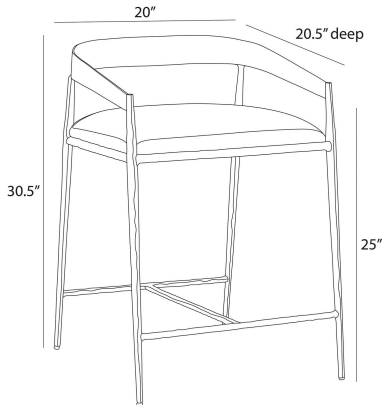

ARTERIOS

ANSEL COUNTER STOOL

FSI21
Midnight Grey, Velvet

Sharp angles and a raw curvature define this stool's bold aesthetic. Natural iron is hammered by hand to create rich impressions along the shallow back, while the hand-forged legs yield more delicate details. The tight seat is covered in our performance velvet in midnight grey, elevating the façade while assuring it is as durable as it is stylish. Finish will vary.

APPEARANCE

Materials	Velvet, Iron
Finishes	Midnight Grey, Natural Iron
Finish Will Vary	Yes
Top Coat/Sealant	Yes

DIMENSIONS

Overall	W: 20 in x D: 20.5 in x H: 30.5 in
Arm	H: 27 in
Seat Back	H: 9.5 in
Seat	W: 19 in x D: 18 in x H: 25 in