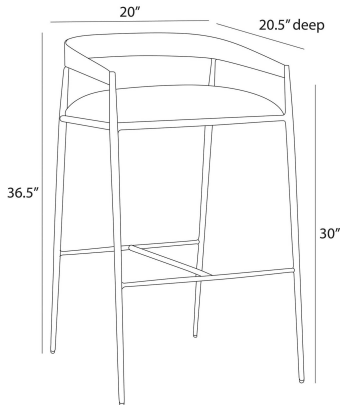

ARTERIOS

ANSEL BAR STOOL

FSI22
Midnight Grey, Velvet

Sharp angles and a raw curvature define this stool's bold aesthetic. Natural iron is hammered by hand to create rich impressions along the shallow back, while the hand-forged legs yield more delicate details. The tight seat is covered in our performance velvet in midnight grey, elevating the façade while assuring it is as durable as it is stylish. Finish will vary.

APPEARANCE

Materials	Velvet, Iron
Finishes	Midnight Grey, Natural Iron
Finish Will Vary	Yes
Top Coat/Sealant	Yes

DIMENSIONS

Overall	W: 20 in x D: 20.5 in x H: 36.5 in
Arm	H: 34 in
Seat	W: 18 in x D: 9.5 in x H: 30 in