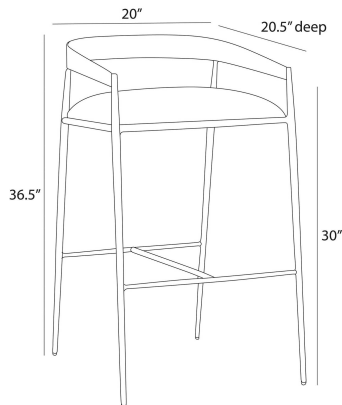

ARTERIOS

ANSEL BAR STOOL

FSI22
Midnight Grey, Velvet

Sharp angles and a raw curvature define this stool's bold aesthetic. Natural iron is hammered by hand to create rich impressions along the shallow back, while the hand-forged legs yield more delicate details. The tight seat is covered in our performance velvet in midnight grey, elevating the façade while assuring it is as durable as it is stylish. Finish will vary.

APPEARANCE

Materials	Velvet, Iron
Finishes	Midnight Grey, Natural Iron
Finish Will Vary	Yes
Top Coat/Sealant	Yes

DIMENSIONS

Overall	W: 20 in x D: 20.5 in x H: 36.5 in
Arm	H: 34 in
Seat	W: 18 in x D: 9.5 in x H: 30 in

SHIPPING

Shipping Requirements	Special Handling Required
Product Weight	46.5 lbs
Gross Weight 1	59.4 lbs
Shipping Box 1	W: 24 in x D: 27 in x H: 39 in

ADDITIONAL INFO

Fabric Certification	TB117-2013
Fabric Composition	100% Polyester
Fabric Cleaning Code	P - clean with detergent & water
Fabric Wear Abrasion	50,000
Fabric PFAS Free	Yes
Reupholstery Requirements	0.66 Yards

CONTRACT

Contract Suitability	Contract Suitable With Conditions
Contract Conditions	For an additional fee, a clear, protective coating can be added
Contract Textile Suitability	High Traffic/Public Spaces

REPLACEMENT PARTS

BARBANAFEET

SWATCHES

V36SW 4x4 Swatch: Midnight Grey Performance Velvet