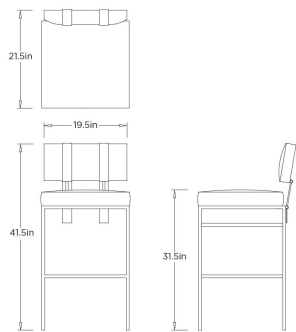

ARTERIOS

LANEY BAR STOOL

FSI25 LANEY BAR STOOL

ARTERIOS