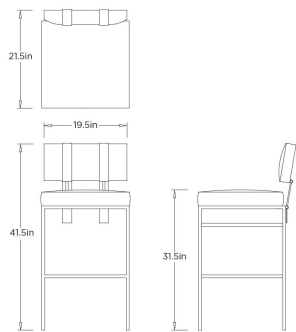

ARTERIOS

LANEY BAR STOOL

FSI26 LANEY BAR STOOL

ARTERIOS