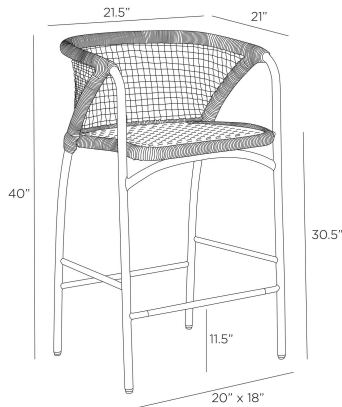

ENZO OUTDOOR BAR STOOL

FSS02
Buff, Rope

Swooping lines and gestural back legs give this bar stool a feeling of captured motion. An extruded arch frame of blackened bronze aluminum juxtaposes an organic woven seat of buff synthetic rope to add a textural allure to the minimalist silhouette.

APPEARANCE

Materials	Rope, Aluminum
Finishes	Buff, Blackened Bronze
Finish Will Vary	No
Top Coat/Sealant	No

DIMENSIONS

Overall	W: 21.5 in x D: 21 in x H: 40 in
Foot Print	W: 20 in x D: 18 in
Leg	Dia: 1.0 in
Seat Back	W: 13 in x D: 1.5 in x H: 10.5 in
Seat	W: 19 in x D: 17 in x H: 30.5 in
Diagonal Dimensions	W: 44 in

SHIPPING

Shipping Requirements	Truck Ship
Product Weight	13.0 lbs
Gross Weight 1	15.0 lbs
Shipping Box 1	W: 22.05 in x D: 22.83 in x H: 40.94 in

ADDITIONAL INFO

Base/Foot Type	Non-Adjustable Nylon Glides
----------------	-----------------------------