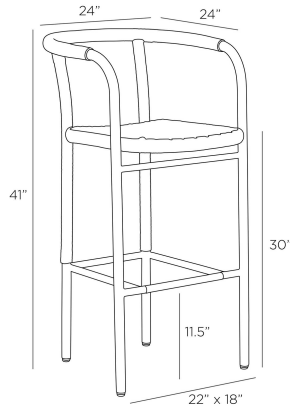

FELLER OUTDOOR BAR STOOL

FSS08
Fossil, Rope

Wrapped woven details elevate the simple, bistro-style body of the Feller. The graphic nature of its aluminum form is highlighted with a tone-on-tone gray powder coat. Finished with a sturdy fossil synthetic rope seat, this contemporary bar stool makes a stylish addition to any outdoor setting.

APPEARANCE

Materials	Rope, Aluminum
Finishes	Fossil, Gray
Finish Will Vary	No
Top Coat/Sealant	Yes

DIMENSIONS

Overall	W: 24 in x D: 24 in x H: 41 in
Foot Print	W: 22 in x D: 18 in
Arm	W: 1.5 in x D: 12 in x H: 40 in
Leg	Dia: 1.5 in
Seat	W: 19 in x D: 18.5 in x H: 30 in
Diagonal Dimensions	W: 46 in

SHIPPING

Shipping Requirements	Truck Ship
Product Weight	13.0 lbs
Gross Weight 1	25.0 lbs
Shipping Box 1	W: 25.2 in x D: 25.2 in x H: 42.5 in

ADDITIONAL INFO

Base/Foot Type	Non-Adjustable Nylon Glides
----------------	-----------------------------