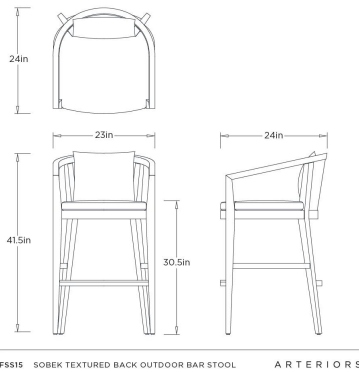

## SOBEK TEXTURED BACK OUTDOOR

FSS15  
Outdoor Performance Bouclé

The Sobek Outdoor Bar Stool introduces character to entertaining with its bold, crocodile-textured back, hand-modeled before casting for unique, natural style. Upholstered in an outdoor performance bouclé, it blends artistry with elevated comfort. Perfect for outfitting outdoor kitchens or bar spaces, it adds a contemporary edge to elevated dining.

### DIMENSIONS

Overall	W: 23 in x D: 24 in x H: 41.5 in
Seat Cushion Thickness	H: 2.5 in
Pillow Size	W: 14 in x D: 4.5 in x H: 14 in
Seat	W: 19 in x D: 21 in x H: 30.5 in