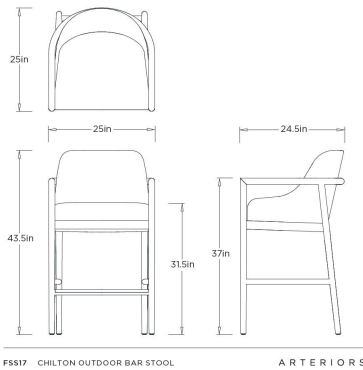

CHILTON OUTDOOR BAR STOOL

FSS17
Outdoor Performance Bouclé

The Chilton Outdoor Bar Stool offers a sculptural point of view with its curved synthetic rattan back cradled by a solid teak wood frame. An outdoor performance bouclé cushion ensures outdoor-ready comfort, while 316 stainless-steel footrest caps add a polished finishing touch. Ideal for outdoor kitchens and bar areas, it brings sculptural warmth and enduring style.

APPEARANCE

Materials	Bouclé, Rattan, Wood, Stainless Steel
Finishes	Pearl, Dark Gray Wash, Kona
Finish Will Vary	Yes
Top Coat/Sealant	No

DIMENSIONS

Overall	W: 25 in x D: 24.5 in x H: 43.5 in
---------	------------------------------------

SHIPPING

Product Weight	26.6 lbs
Gross Weight 1	45.6 lbs
Gross Weight 2	7 lbs
Shipping Box 1	W: 27.5 in x D: 27.5 in x H: 48 in
Shipping Box 2	W: 25 in x D: 25 in x H: 8 in

ADDITIONAL INFO

Fabric Certification	TB117-2013
Fabric Composition	100% Solution Dyed Acrylic
Fabric Cleaning Code	P - clean with detergent & water
Fabric Wear Abrasion	100,000
Fabric PFAS Free	Yes
Base/Foot Type	Non-Adjustable Glides