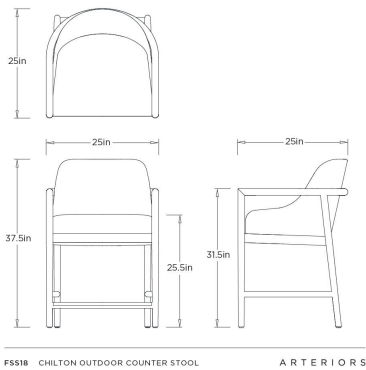

## CHILTON OUTDOOR COUNTER STOOL

FSS18  
Outdoor Performance Bouclé

The Chilton Outdoor Counter Stool offers a sculptural point of view with a gracefully curved synthetic rattan back cradled by a solid teak wood frame. Its outdoor performance bouclé cushion offers durable softness suited for alfresco dining and entertaining. Finished with 316 stainless-steel footrest caps, this counter stool blends organic texture with timeless sophistication.

### DIMENSIONS

Overall	W: 25 in x D: 25 in x H: 37.5 in
---------	----------------------------------

### SHIPPING

Product Weight	25.5 lbs
Gross Weight 1	43.5 lbs
Gross Weight 2	7 lbs
Shipping Box 1	W: 27.5 in x D: 27.5 in x H: 42 in
Shipping Box 2	W: 25 in x D: 25 in x H: 8 in