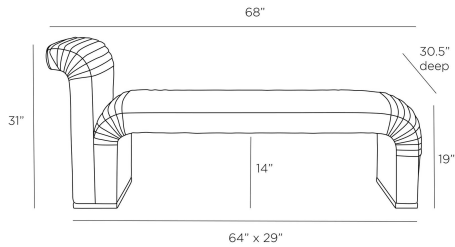

ARTERIO RS

WEAVER CHAISE POLAR BOUCLÉ

FTU03
Polar, Bouclé

Our Weaver chaise serves up style around every bend. Designed in a waterfall silhouette, the curvaceous lounger is fashioned with moto-inspired pleats. The stylized chaise is upholstered in polar bouclé, over a plinth base in grey ash.

APPEARANCE

Materials	Bouclé, Wood
Finishes	Polar, Grey Ash
Finish Will Vary	No
Top Coat/Sealant	No

DIMENSIONS

Overall	W: 68 in x D: 30.5 in x H: 31 in
Foot Print	W: 64 in x D: 29 in
Seat Back	W: 30.5 in x D: 9 in x H: 12 in
Seat	W: 60 in x D: 30.5 in x H: 19 in
Diagonal Dimensions	W: 42 in

SHIPPING

Shipping Requirements	Truck Ship
Product Weight	68.0 lbs
Gross Weight 1	75.0 lbs
Shipping Box 1	W: 31.5 in x D: 55.0 in x H: 33.0 in

ADDITIONAL INFO

Features	Sustainable
Fabric Certification	NFPA-260, TB117-2013
Fabric Composition	100% Polyester
Fabric Cleaning Code	S - dry clean only
Fabric Wear Abrasion	50,000
Fabric PFAS Free	Yes
Reupholstery Requirements	5 Yards
Base/Foot Type	Glides

CONTRACT

Contract Suitability	Contract Suitable As Is
Contract Textile Suitability	High Traffic/Public Spaces

SWATCHES

HDX05S 4x4 Swatch: Polar Bouclé
W