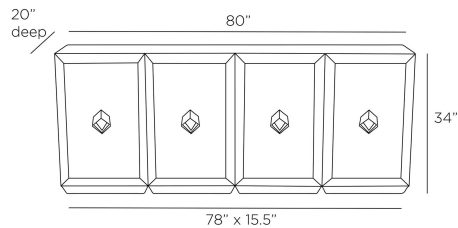

ARTERIOS

TORRESDALE CREDENZA

FZS02
Sepia, Oak Veneer

Designed with a nod to Mid-Century style, our four-door Torresdale credenza serves as elegant storage. The piece is constructed in sepia oak veneer, with chamfered cabinet panels that create depth and dimension. Diamond-shaped, jewelry-inspired hardware in a bronzed iron finish ornamented the credenza. The cabinet rests on a chamfered plinth base. Finish will vary.

APPEARANCE

Materials	Oak Veneer, Iron
Finishes	Sepia, Bronze
Finish Will Vary	Yes
Top Coat/Sealant	Yes

DIMENSIONS

Overall	W: 80 in x D: 20 in x H: 34 in
Foot Print	W: 78 in x D: 15.5 in
Shelf	W: 18.5 in x D: 17 in x H: 1 in
Table Top	W: 78 in x D: 16 in
Diagonal Dimensions	W: 39 in

SHIPPING

Shipping Requirements	Truck Ship
Product Weight	266.0 lbs
Gross Weight 1	275.0 lbs
Shipping Box 1	W: 37.2 in x D: 23.43 in x H: 83.46 in

ADDITIONAL INFO

Shelf Count	4
Base/Foot Type	Glides

CONTRACT