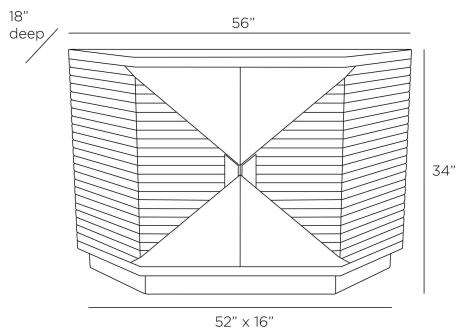

ARTERIOS

VECTOR CREDENZA

FZS05
Ebony, Oak Veneer

Our Vector credenza is a striking composition of textures and finishes that draw the eye, calling attention to its angular architecture. The trapezoidal, two-door cabinet is constructed in contrasting smoke oak and ribbed ebony veneers, forming a bowtie motif on the cabinet façade. Bronze-finished brass pulls open the accordion-style, dual-hinge doors, exposing the full width of the credenza's interior, which is outfitted with a fixed shelf. The cabinet sits on a bronzed brass plinth. Finish will vary.

APPEARANCE

Materials	Oak Veneer, Oak Veneer, Brass
Finishes	Ebony, Smoke, Bronze
Finish Will Vary	Yes
Top Coat/Sealant	Yes

DIMENSIONS

Overall	W: 56 in x D: 18 in x H: 34 in
Foot Print	W: 52 in x D: 16 in
Shelf	W: 26 in x D: 15 in x H: 1 in
Diagonal Dimensions	W: 40 in

SHIPPING

Shipping Requirements	Truck Ship
Product Weight	159.0 lbs
Gross Weight 1	169.0 lbs
Shipping Box 1	W: 33.98 in x D: 17.2 in x H: 55.98 in

ADDITIONAL INFO

Shelf Count	2
Base/Foot Type	Glides

CONTRACT