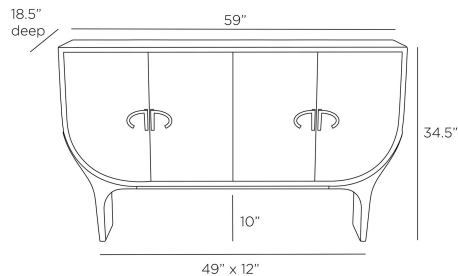

ARTERIOS

VALENTINA CREDENZA

FZS06
White, Lacquer

Conceived in a graceful cradle silhouette, the Valentina credenza exudes feminine style. The four-door cabinet is fashioned in crisp white lacquer, with antique brass bullhorn-inspired hardware that mimics the credenza's curvaceous lines. The storage piece sits daintily atop a sled-leg base, constructed in oyster oak veneer. Fitted with fixed interior shelves. Finish will vary.

DIMENSIONS

| | |
|---------------------|------------------------------------|
| Overall | W: 59 in x D: 18.5 in x H: 34.5 in |
| Foot Print | W: 49 in x D: 12 in |
| Shelf | W: 28 in x D: 11.5 in x H: 1 in |
| Table Top | W: 58 in x D: 16 in |
| Diagonal Dimensions | W: 38.5 in |