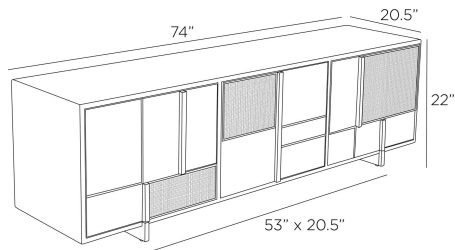

ARTERIOS

DEMI CREDENZA

FZS11
Ebony, Walnut Veneer

Inspired by the compositions of Piet Mondrian, the delicate linework of this media cabinet makes it a functional work of art. A patchwork pattern of ebony walnut veneer is enhanced with lines and grids of antique brass iron design. The interior is fitted with adjustable shelving in ebony oak veneer. Finish will vary.

APPEARANCE

Materials	Walnut Veneer, Iron, Oak Veneer
Finishes	Ebony, Antique Brass, Ebony
Finish Will Vary	Yes
Top Coat/Sealant	Yes

DIMENSIONS

Overall	W: 74 in x D: 20.5 in x H: 22 in
Foot Print	W: 53 in x D: 20.5 in
Leg	W: 1 in x D: 20.5 in x H: 3 in
Door	W: 23.5 in x D: 1.5 in x H: 18.5 in
Cabinet Interior	W: 23.5 in x D: 17 in x H: 18 in
Shelf	W: 23.5 in x D: 16 in x H: 1 in
Diagonal Dimensions	W: 30.5 in

SHIPPING

Shipping Requirements	Special Handling Required
Product Weight	175.0 lbs
Gross Weight 1	195.0 lbs
Shipping Box 1	W: 23.62 in x D: 77.17 in x H: 27.17 in

ADDITIONAL INFO

Features	Anti-Tip Kit Included
Shelf Count	3
Base/Foot Type	Adjustable Glides

CONTRACT

Contract Suitability	Contract Suitable As Is

REPLACEMENT PARTS

SHELFPIN1

SWATCHES

EB2X2 2x2 Swatch: Ebony Oak
EWW2x2 Swatch: Ebony Walnut Wood