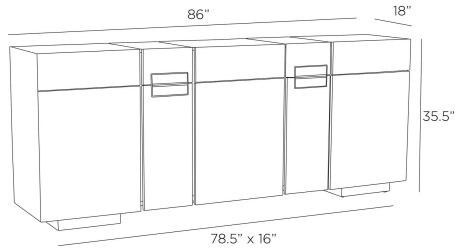

ARTERIOS

LAFAYETTE CREDENZA

FZS12
Chateau Gray, Ofram Veneer

The Lafayette credenza brings interest and charm with an unexpected silhouette. Figural ofram veneer in chateau gray creates a dynamic sunburst pattern on the cabinet face, met by an opposing horizontal pattern on the top. Integrated textural hardware of bronze brass creates a focal point to tie this striking piece together. A metal parting rail wraps around the case, while inside each cabinet space is a single removable shelf. Finish will vary.

APPEARANCE

Materials	Ofram Veneer, Brass
Finishes	Chateau Gray, Bronze
Finish Will Vary	Yes
Top Coat/Sealant	Yes

DIMENSIONS

Overall	W: 86 in x D: 18 in x H: 35.5 in
Foot Print	W: 78.5 in x D: 16 in
Large Door	W: 20.5 in x D: 1 in x H: 25.5 in
Large Drawer Interior	W: 17.5 in x D: 13 in x H: 4 in
Large Shelf	W: 19 in x D: 15.5 in x H: 1 in
Small Door	W: 10.5 in x D: 1 in x H: 25.5 in
Small Drawer Interior	W: 8 in x D: 13 in x H: 4 in
Small Shelf	W: 9.5 in x D: 15.5 in x H: 1 in
Diagonal Dimensions	W: 40 in

SHIPPING

Shipping Requirements	Special Handling Required
Product Weight	312.2 lbs
Gross Weight 1	350.0 lbs
Shipping Box 1	W: 22.25 in x D: 89.2 in x H: 45.3 in

ADDITIONAL INFO

Features	Anti-Tip Kit Included
Shelf Count	5
Base/Foot Type	Adjustable Nylon Glides

CONTRACT

Contract Suitability	Contract Suitable As Is

SWATCHES

CH2X2 2x2 Swatch: Chateau Gray