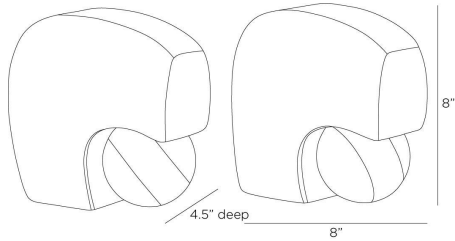

ARTERIO S

MELT BOOKENDS, SET OF 2

Workshop/APD

GAATI01
Gray, Marble

Pairing solid materials and soft forms, grey marble seems to melt over polished natural oak spheres to create the Melt Bookends. The pieces express an enveloping, fluid quality found throughout Workshop/APD's collection. Finish will vary.

APPEARANCE

Materials	Marble, Wood
Finishes	Gray, Natural
Finish Will Vary	Yes
Top Coat/Sealant	Yes

DIMENSIONS

Overall	W: 8 in x D: 4.5 in x H: 8 in
Overall Together	W: 16 in x D: 9 in x H: 16 in
Foot Print Large	W: 16 in x D: 9 in
Foot Print Small	W: 8 in x D: 4.5 in

SHIPPING

Product Weight	37.3 lbs
Gross Weight 1	50.0 lbs
Shipping Box 1	W: 20.0 in x D: 14.0 in x H: 15.0 in

CONTRACT

Contract Suitability	Contract Suitable As Is
----------------------	-------------------------