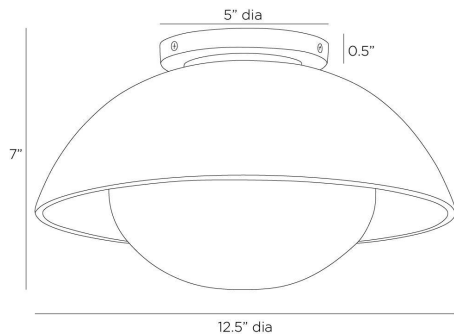

ARTERIOS

GLAZE SMALL FLUSH MOUNT

Workshop/APD

GADFC01
Matte Black, Ceramic

The Glaze small flush mount light pairs soft opal frosted glass with a matte black ceramic shade and elevated with antique brass-plated steel. Inspired by hand-crafted tableware and fine ceramics that reveal the hand of the maker. Compelling enough to stand alone, the small flush mount also offers endless possibilities when installed in multiples or in combination with the Glaze large flush mount fixture and Glaze sconces. Certified for damp locations and intended for interior use.

APPEARANCE

Materials	Ceramic, Steel, Glass
Finishes	Matte Black, Antique Brass, Opal
Finish Will Vary	No
Top Coat/Sealant	Yes

DIMENSIONS

Overall	Dia: 12.5 in x H: 7 in
Canopy	Dia: 5.0 in x H: 0.5 in

WIRING

Wire Rating	Damp
Cord	10 FT, Black/White, SVT
Socket	1, Type A - E26
Suggested Bulb Type	G16.5
Maximum Wattage	40.0
Voltage	110-120 V

CERTIFICATIONS & COMPLIANCY

Certifications	Middle East, European Union, United Kingdom, Mexico, United States, Canada
Compliance	RoHS, UL/ETL, CB

SHIPPING

Product Weight	5.5 lbs
Gross Weight 1	7.8 lbs
Shipping Box 1	W: 15.5 in x D: 13.5 in x H: 15.0 in

CONTRACT

Contract Suitability	Contract Suitable As Is
----------------------	-------------------------