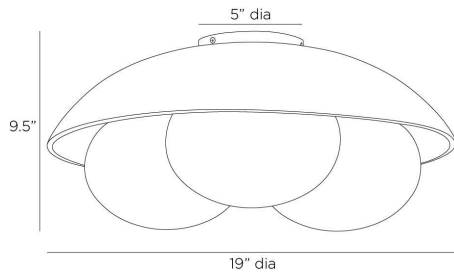

ARTERIOS

GLAZE LARGE FLUSH MOUNT

Workshop/APD

GADFC02

Matte Black, Ceramic

The Glaze large flush mount light fixture features a trio of frosted opal glass globes cocooned within a large matte black ceramic bowl and held by antique brass-plated steel. The pairing of soft frosted lights and matte black ceramic shade casts a subtle, flattering glow and creates dramatic tension between traditional and modern materials and techniques. Certified for damp locations and intended for interior use.

APPEARANCE

Materials	Ceramic, Steel, Glass
Finishes	Matte Black, Antique Brass, Opal
Finish Will Vary	No
Top Coat/Sealant	Yes

DIMENSIONS

Overall	Dia: 19.0 in x H: 9.5 in
Canopy	Dia: 5.0 in x H: 0.5 in

WIRING

Wire Rating	Damp
Cord	10 FT, Black/White, SVT
Socket	3, Type A - E26
Suggested Bulb Type	G16.5
Maximum Wattage	40.0
Voltage	110-120 V

CERTIFICATIONS & COMPLIANCY

Certifications	Middle East, European Union, United Kingdom, Mexico, United States, Canada
Compliance	RoHS, UL/ETL, CB

SHIPPING

Product Weight	15.5 lbs
Gross Weight 1	20.3 lbs
Shipping Box 1	W: 15.5 in x D: 13.5 in x H: 15.0 in

CONTRACT

Contract Suitability	Contract Suitable As Is
----------------------	-------------------------